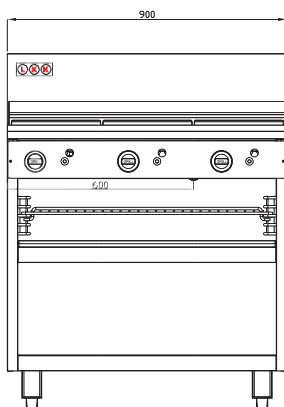

Griddle Toaster

IAPMO-R&T

 OCEANA
 GasMark
 GMK10168

Features:

- GasMark Certified.
- Piezo & pilot ignition.
- Free standing design.
- Height adjustable feet.
- Full stainless steel body constructed.
- Cabinet style storage space.
- Flame failure safety device.
- Rated at 20^{MJ}/hr per burner.
- Griddle plate thickness: 16mm.
- Removable: Grease tray.
Toaster rack
Toaster spillage tray

Specification

Model	Natural Gas	LP Gas	Dimensions (W x D x H)
LKKOB4B+T	40 ^{MJ} /h	40 ^{MJ} /h	600mm x 800mm x 900mm (working height)
LKKOB6A+T	60 ^{MJ} /h	60 ^{MJ} /h	900mm x 800mm x 900mm (working height)

Height including splashback is 1130mm

Accessories: Griddle Grease Tray & 1x Toaster Rack

Inlet: Gas: 3/4" BSP

• Specifications and design are subject to change without notice • Pictures are for illustrative purposes only • 2015 July