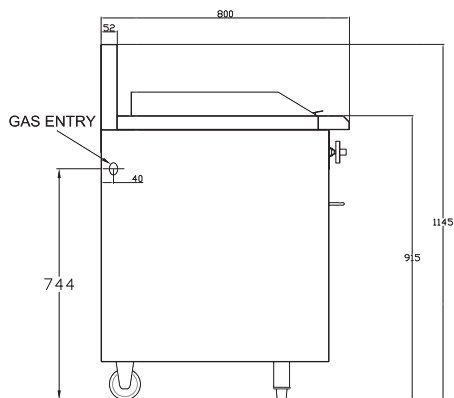

Griddle Toaster

IAPMO-R&T

 OCEANA
 GasMark
 GMK10168

Features:

- GasMark Certified.
- Piezo & pilot ignition.
- Free standing design.
- Height adjustable feet.
- Full stainless steel body constructed.
- Cabinet style storage space.
- Flame failure safety device.
- Rated at 20^{MJ}/hr per burner.
- Griddle plate thickness: 16mm.
- Removable: Grease tray.
Toaster rack
Toaster spillage tray

Specification

Model	Natural Gas	LP Gas	Dimensions (W x D x H)
LKKOB4B+T	40 ^{MJ} /h	40 ^{MJ} /h	600mm x 800mm x 900mm (working height)
LKKOB6A+T	60 ^{MJ} /h	60 ^{MJ} /h	900mm x 800mm x 900mm (working height)

Height including splashback is 1130mm

Accessories: Griddle Grease Tray & 1x Toaster Rack

Inlet: Gas: 3/4" BSP

• Specifications and design are subject to change without notice • Pictures are for illustrative purposes only • 2015 July