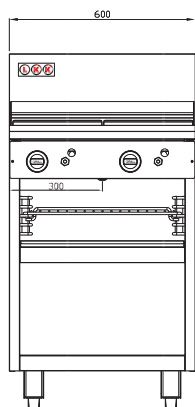

Griddle Toaster

IAPMO-R&T

 OCEANA
 GasMark
 GMK10168

Features:

- GasMark Certified.
- Piezo & pilot ignition.
- Free standing design.
- Height adjustable feet.
- Full stainless steel body constructed.
- Cabinet style storage space.
- Flame failure safety device.
- Rated at 20^{MJ}/hr per burner.
- Griddle plate thickness: 16mm.
- Removable: Grease tray.
Toaster rack
Toaster spillage tray

Specification

Model	Natural Gas	LP Gas	Dimensions (W x D x H)
LKKOB4B+T	40 ^{MJ} /h	40 ^{MJ} /h	600mm x 800mm x 900mm (working height)
LKKOB6A+T	60 ^{MJ} /h	60 ^{MJ} /h	900mm x 800mm x 900mm (working height)

Height including splashback is 1130mm

Accessories: Griddle Grease Tray & 1x Toaster Rack

Inlet: Gas: 3/4" BSP

• Specifications and design are subject to change without notice • Pictures are for illustrative purposes only • 2015 July